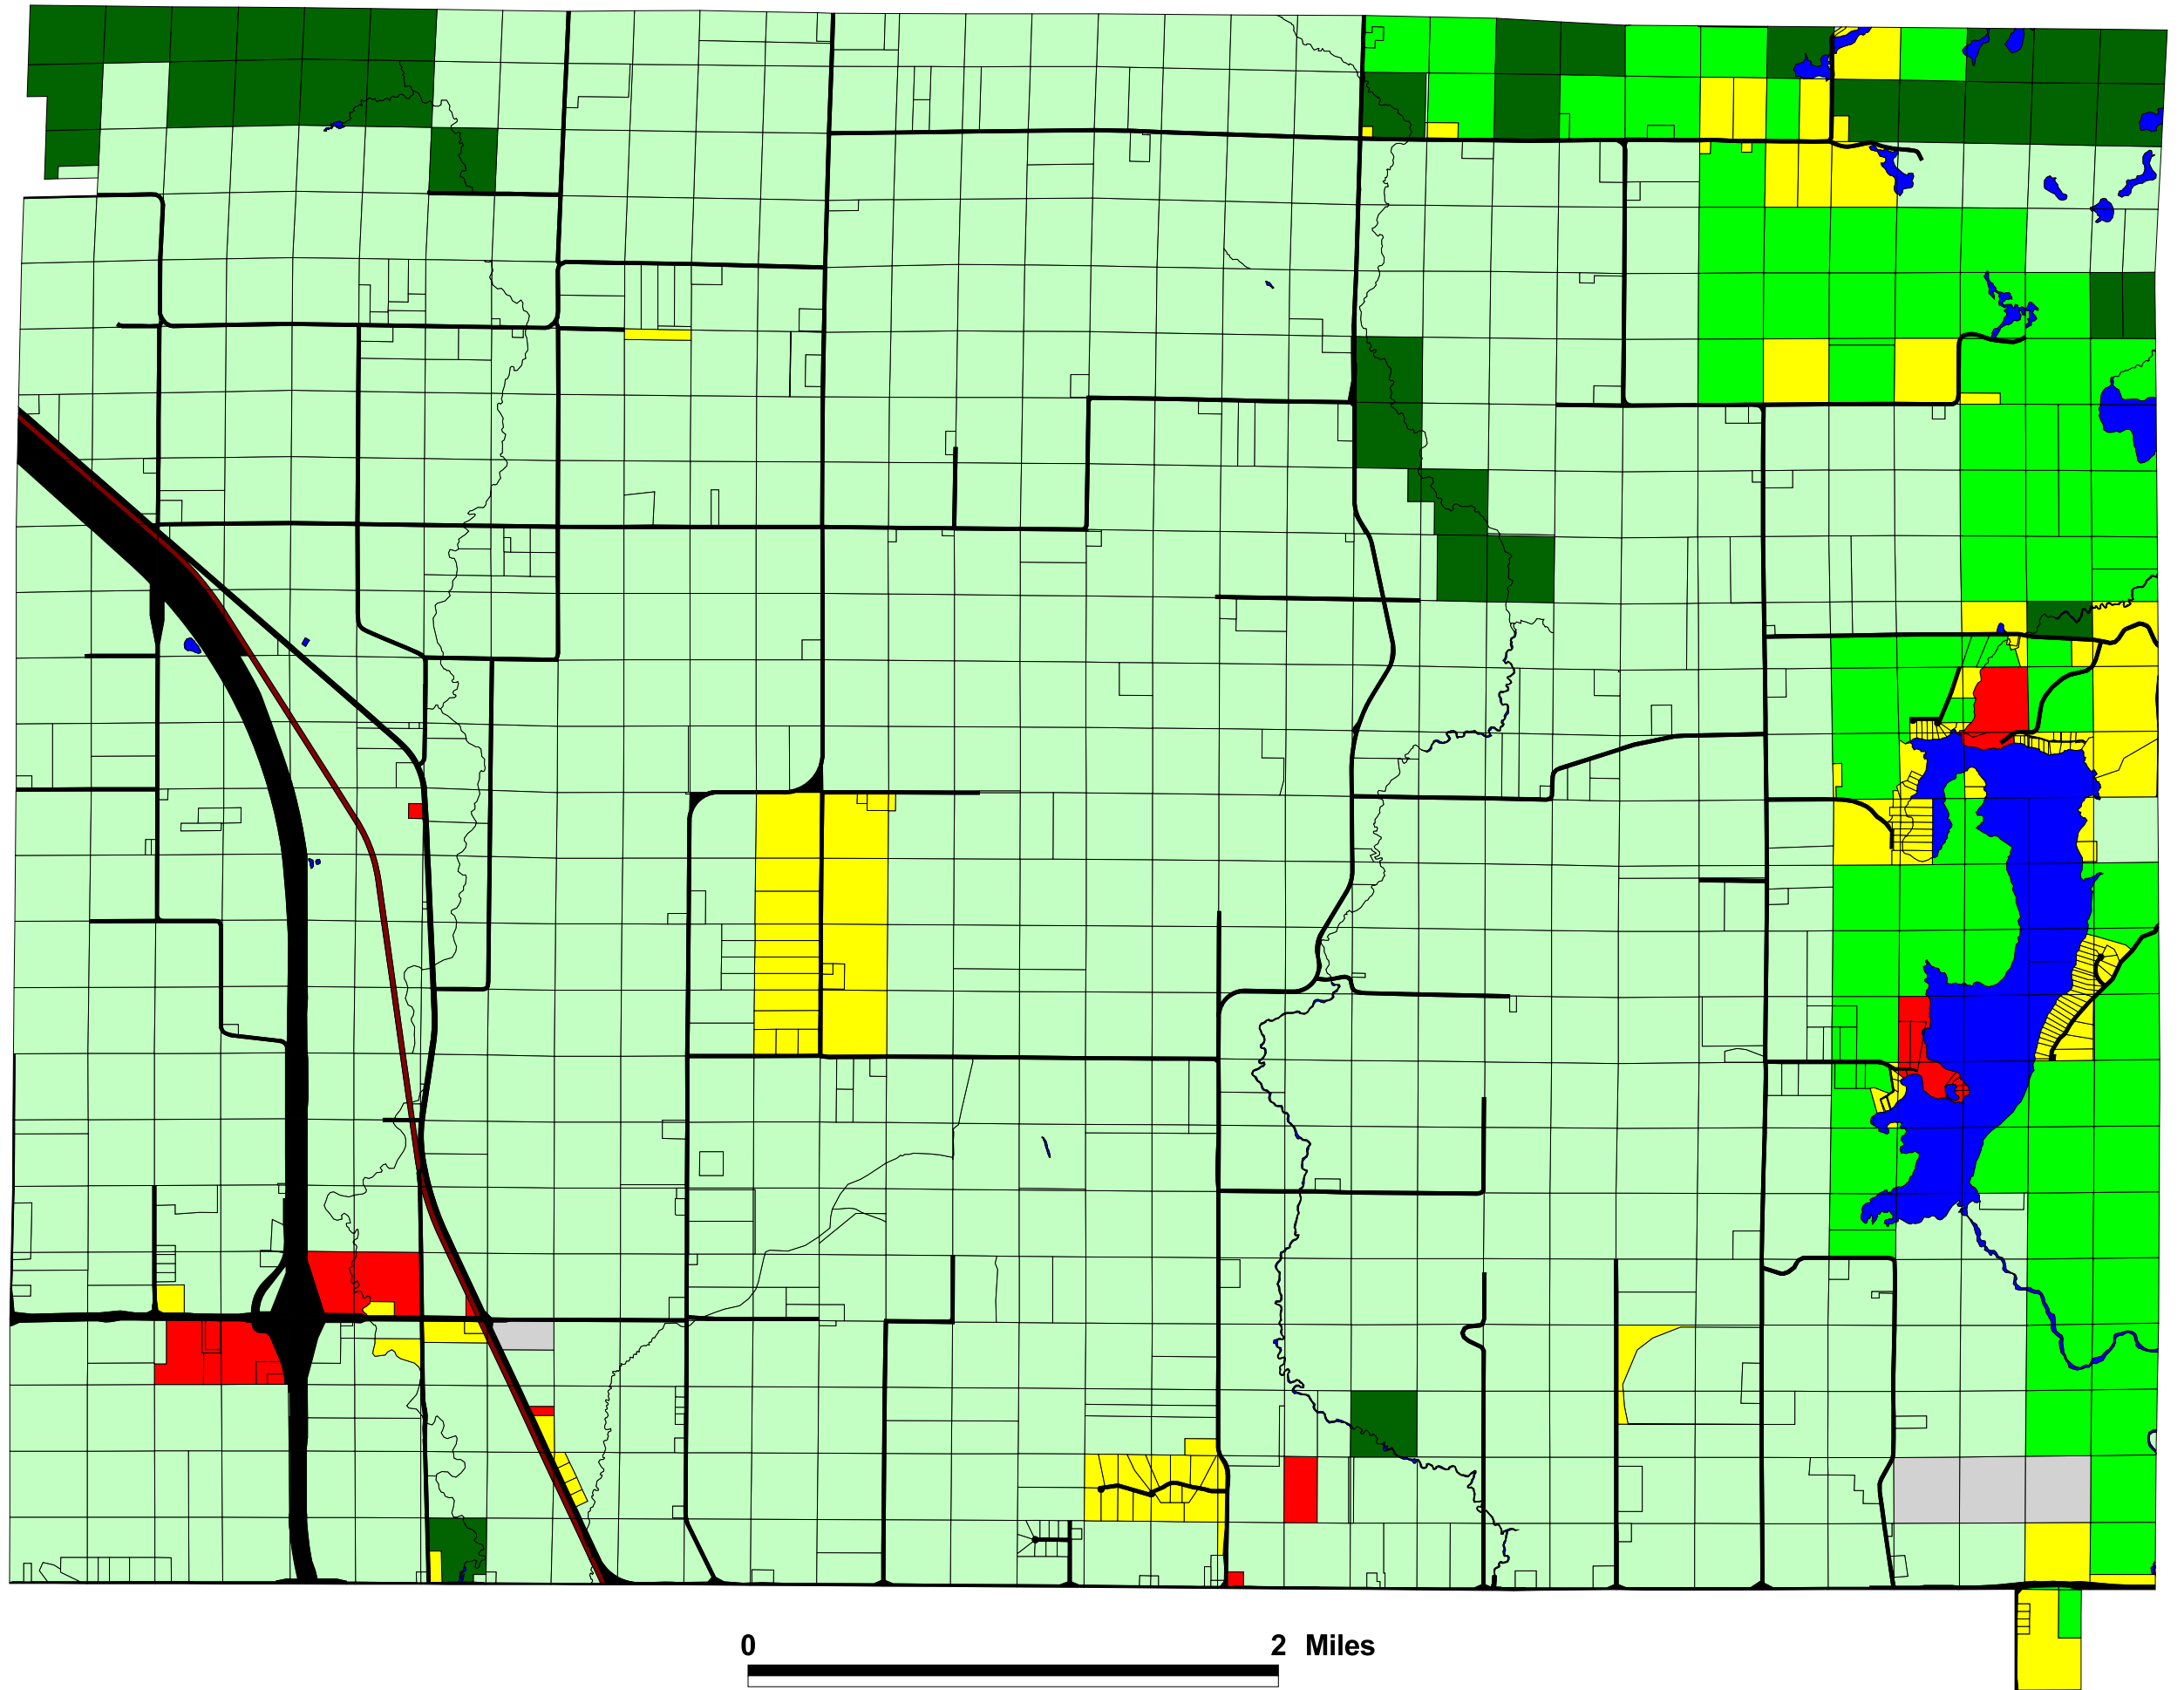

Official Zoning Map

Town of Bloomer, WI

Zoning Districts

- Agriculture Production
- Commercial
- Conservancy
- Forestry and Recreational
- Industrial
- Rural Residential
- Highway ROW
- Railroad ROW
- Water

Note: This map was made to mimic as close as possible a map received from the Town of Bloomer. Changes to the parcel mapping and possible rezones are evident and would need to be updated before the map should be considered accurate.

Map created courtesy of
Planning and Zoning Department
Chippewa County, Wisconsin
September 9, 2011

0 2 Miles